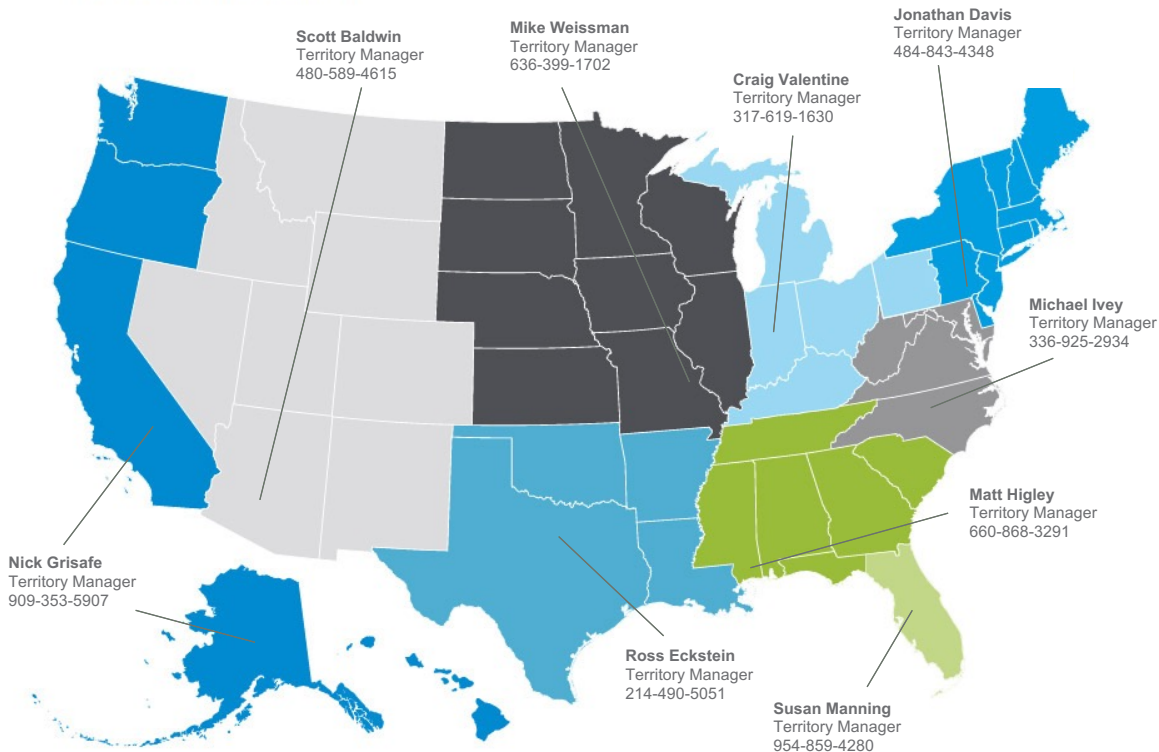

Sales Team

Sales

Dave Ravel
Head of Sales,
Turf, Ornamental & PPM
336-509-1972

Berry Cothorn
District Manager
870-219-2201

Jason Venello
Key Accounts
561-543-5748

Britta Turney
Key Accounts
216-973-0452

Jason Whitecliffe
Key Accounts
678-687-8871